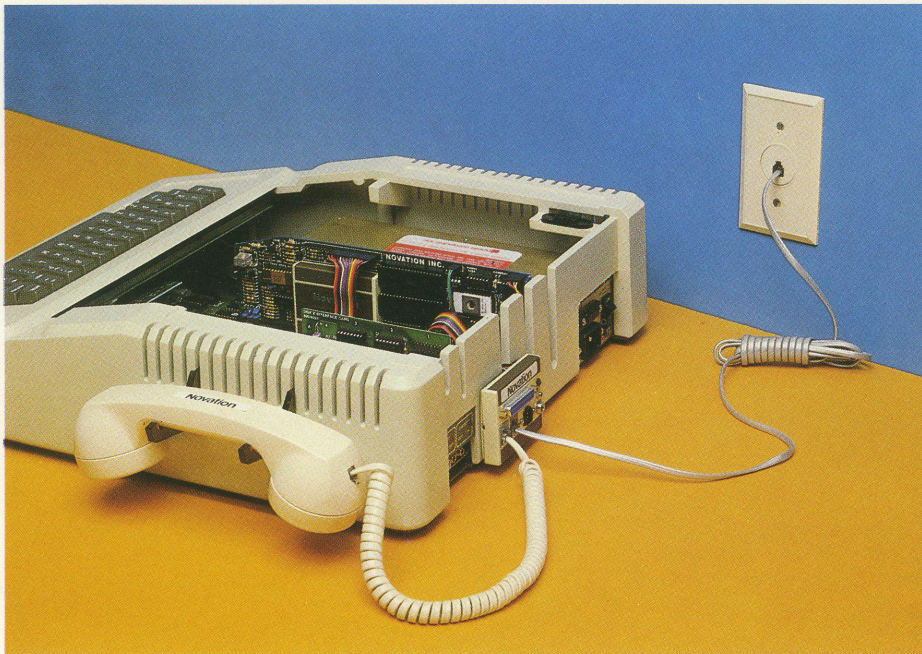

What have you done?

Your Apple-Cat II knows—and constantly tells you through a status display across the bottom of your screen. Are you in full or half duplex mode? How much of the communication memory have you used? How much is left? And more. It's all there.

Apple-Cat II is the personal communication system you grow into, not out of.

We've designed the Apple-Cat II to give you not only what you need today, but to meet your tomorrow's needs as well.

Many of the features are simple add-ons. So you start with what you want right now, then add features as your needs grow and change. You keep your investment to a minimum, yet always have the option to go to the full Apple-Cat II system.

It's the most advanced modem you can put into your computer.

More features than any other modem.

1. Full range of communication baud rates—up to 1200 (Bell System 100 and 202 series compatible).
2. Full or half duplex operation.
3. Complete communications program on a single diskette.
4. All automatic functions—auto dial (pulse or Touch Tone), redial, auto answer and disconnect.
5. Conventional telephone operation.
6. Touch Tone® receiver.
7. Firmware is expandable and compatible with Basic, Pascal and Z-80 Softcard.
8. Built-in BSR® X-10 Controller.
9. Remote control for external cassette tape recorder.
10. Works with other Apple parallel or serial printer interface cards.
11. Constant status display on screen.
12. Binary or text modes.
13. Single card installation.
14. FCC certified built-in phone line interface (PLI) module.

Simple, plug-in installation

The Apple-Cat II PC board plugs into one of the peripheral slots inside your Apple. The small interface expansion module goes on the back of the computer and a ribbon cable connects the module to the PC board.