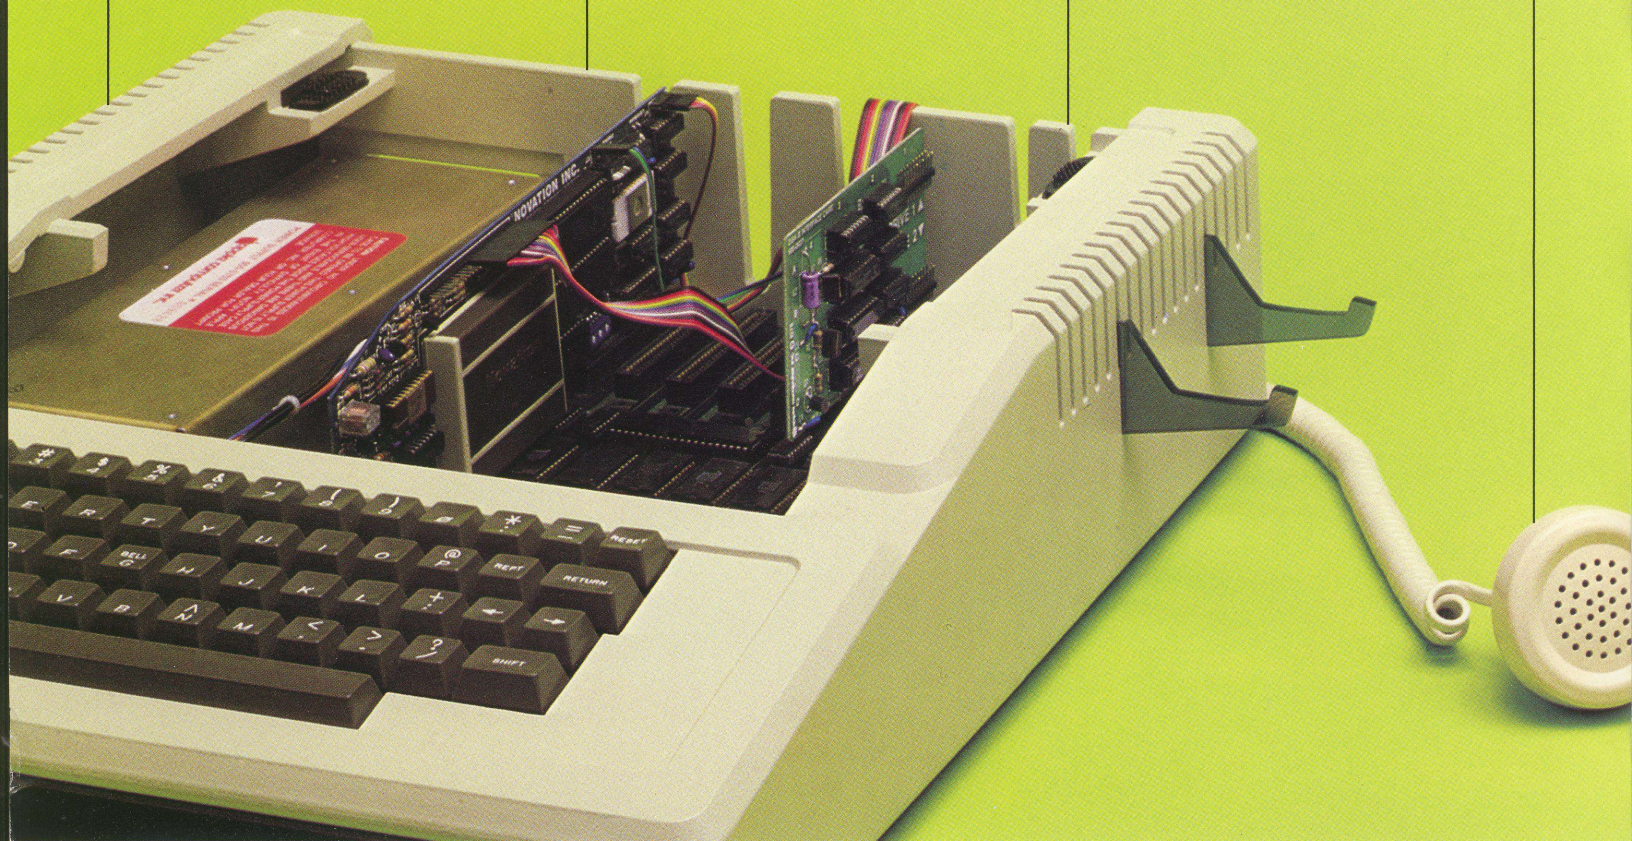

Holds your messages until you ask for them.

Apple-Cat II organizes your computer memory for message storage. Incoming messages are held for your convenience. Outgoing messages you've created can be stored, then sent on command.

Built-in port for your printer.

The Serial RS-232 port with handshaking to run your printer is built-in. No need for the expense and trouble of a totally separate card.

Start your morning coffee. Water the South Forty.

Built-in BSR controller connects directly to your home wiring. Control is at your fingertips or as close as a phone. Add a real time clock and you can use your computer

to program and run home appliances, lights—anything you power with electricity.